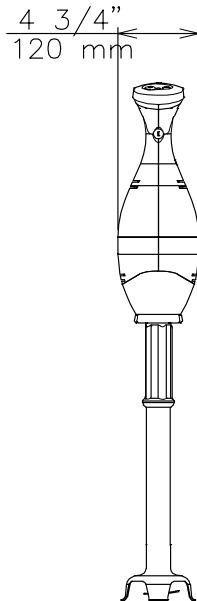

Included Accessories

- 1 of BermixerPRO Stainless Steel cutter tube 22in (553mm) PNC 650134

Optional Accessories

- BermixerPRO Stainless Steel cutter tube 18in (453mm) PNC 650133
- BermixerPRO Stainless Steel cutter tube 22in (553mm) PNC 650134
- BermixerPRO Stainless steel tube 26in (653mm) PNC 650135
- BermixerPRO Adjustable Rail, for containers 15in - 26in, to be combined with bowl cradle PNC 653292
- BermixerPRO Bowl Cradle for containers PNC 653294
- Reinforced whisk for portable BermixerPRO PNC 653578

APPROVAL: _____

Portable mixer+ss tube 553mm/22in, var.speed 750w, nema 5-15p
 Hand held Mixers

Hand held Mixers Portable mixer+ss tube 553mm/22in, var.speed 750w, nema 5-15p

Front

Side

EI = Electrical connection

USA NEMA 5-15P

Key Information:

**External dimensions,
Width:**

5 7/16" (138 mm)

**External dimensions,
Depth:**

4 3/4" (120 mm)

**External dimensions,
Height:**

34 1/16" (865 mm)

Shipping width:

11 7/16" (290 mm)

Shipping depth:

27 3/16" (690 mm)

Shipping height:

7 1/16" (180 mm)

Shipping weight:

12 lbs (5.42 kg)