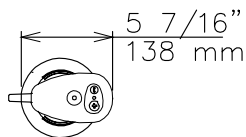

Electric

Supply voltage:

602236 (DBP7555U)

110-120 V/1 ph/50/60 Hz

Total Watts:

0.8 kW

Plug type:

USA NEMA 5-15P

Key Information:

**External dimensions,
Width:**

5 7/16" (138 mm)

**External dimensions,
Depth:**

4 3/4" (120 mm)

**External dimensions,
Height:**

34 1/16" (865 mm)

Shipping width:

11 7/16" (290 mm)

Shipping depth:

27 3/16" (690 mm)

Shipping height:

7 1/16" (180 mm)

Shipping weight:

12 lbs (5.42 kg)

Hand held Mixers
Portable mixer+ss tube 553mm/22in, var.speed 750w, nema 5-15p

The company reserves the right to make modifications to the products
without prior notice. All information correct at time of printing.

2023.09.25