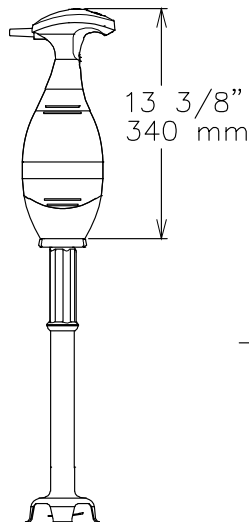

Included Accessories

- 1 of BermixerPRO Stainless Steel cutter tube 22in (553mm) PNC 650134

Optional Accessories

- BermixerPRO Stainless Steel cutter tube 18in (453mm) PNC 650133
- BermixerPRO Stainless Steel cutter tube 22in (553mm) PNC 650134
- BermixerPRO Stainless steel tube 26in (653mm) PNC 650135
- BermixerPRO Adjustable Rail, for containers 15in - 26in, to be combined with bowl cradle PNC 653292
- BermixerPRO Bowl Cradle for containers PNC 653294
- Reinforced whisk for portable BermixerPRO PNC 653578

APPROVAL: _____

Portable mixer+ss tube 553mm/22in, var.speed 750w, nema 5-15p
 Hand held Mixers

Hand held Mixers Portable mixer+ss tube 553mm/22in, var.speed 750w, nema 5-15p

Front

Side

EI = Electrical connection

USA NEMA 5-15P

Key Information:

**External dimensions,
Width:**

5 7/16" (138 mm)

**External dimensions,
Depth:**

4 3/4" (120 mm)

**External dimensions,
Height:**

34 1/16" (865 mm)

Shipping width:

11 7/16" (290 mm)

Shipping depth:

27 3/16" (690 mm)

Shipping height:

7 1/16" (180 mm)

Shipping weight:

12 lbs (5.42 kg)